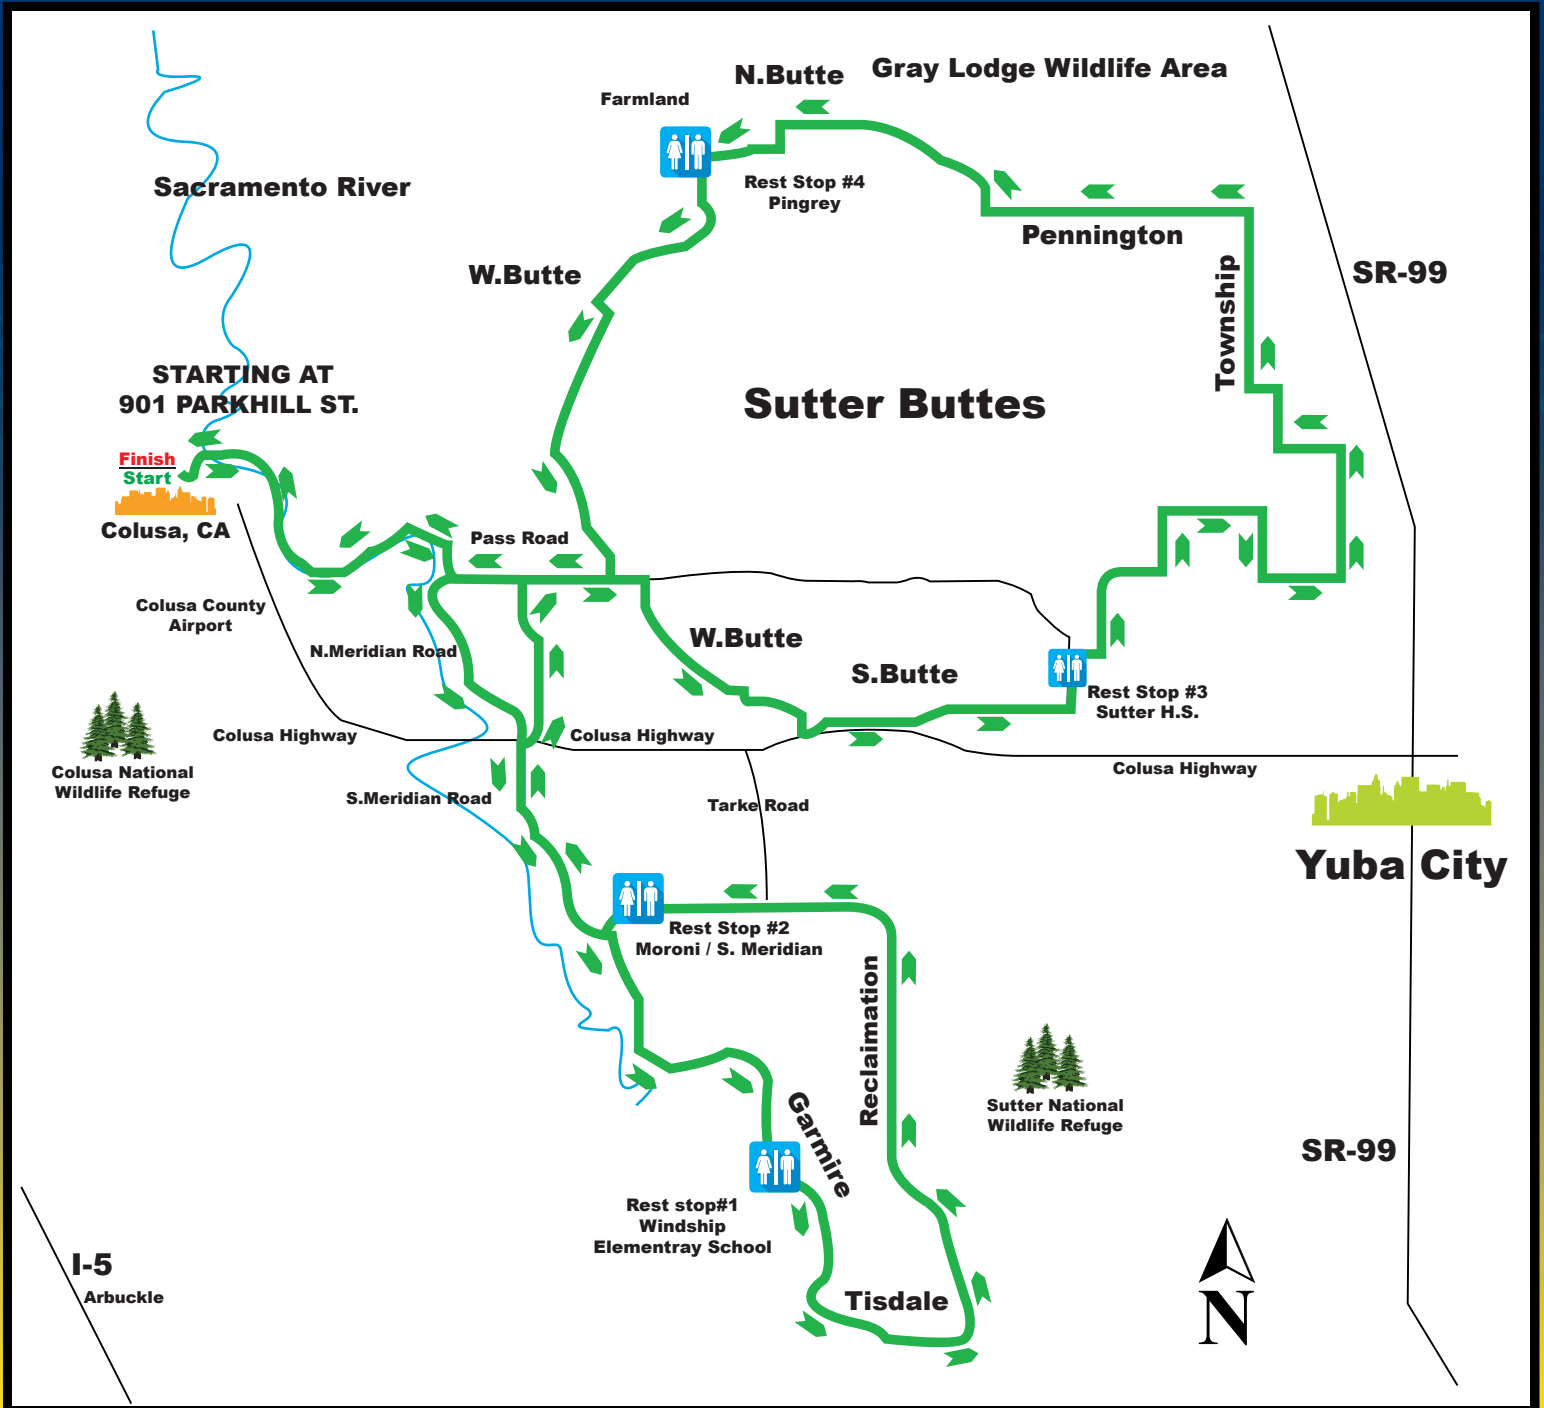

3F Century - 100 Miles

Follow the **GREEN** arrows.

Start	901 Parkhill Street	0.0	LT	Tierra Buena Rd.	62.9
LT	5th St.	0.4		Continue onto Eager Rd.	63.2
RT	Main St.	0.7	LT	Larkin Rd.	63.3
LT	Bridge St.	1.1	LT	Encinal Rd.	65.3
RT	Butte Slough Rd.	1.2	RT	Broadway	66.3
	Continue on Martyr Rd.	6.4	LT	Clark Rd.	67.4
RT	Pass Rd.	7.0	RT	Township Rd.	67.8
RT	S. Meridian Rd.	14.7	LT	Pennington Rd.	70.8
	Rest Stop - Winship School	19.5		Stay RT onto Powell Rd.	75.3
RT	Garmine Rd.	20.0		Slight LT onto N. Butte Rd.	75.8
LT	Tisdale Rd.	23.2		Rest Stop	81.1
RT	Frontage Rd.	25.0	LT	W. Butte Rd.	81.3
RT	Reclamation Rd.	25.2	RT	Pass Rd.	90.4
	Continue on to Progress Rd.	27.1	RT	Martyr Rd.	92.9
	Stay LT becomes McGarh Rd	31.2		Continue on to Butte Slough	93.5
	Continue onto Moroni Rd.	32.8	LT	River Rd.	98.7
	Rest Stop	36.7	RT	Main St.	98.9
RT	S. Meridian Rd.	36.7	LT	5th St.	99.2
RT	Alameda St.	39.9	RT	Parkhill St.	99.6
	Alameda St. becomes 3rd St.	40.0		FINISH	100.0
LT	Mawson Rd.	40.0			
LT	4th St.	40.1			
	4th St. becomes Mawson Rd.	40.2			
RT	Pass Rd.	43.2			
RT	West Butte Rd.	45.3			
LT	S. Butte Rd.	49.4			
LT	Acacia St.	53.7			
	Rest Stop - Sutter HS	54.4			
RT	College Ave.	54.4			
LT	Oak St.	55.2			
RT	Butte House Rd.	55.2			
LT	Mallot Rd.	55.5			
	Mallot Rd. becomes Ahlf Rd.	57.0			
	Ahlf becomes Butte Rd.	57.9			
RT	Sanders Rd.	58.9			
RT	Broadway	60.8			
LT	Nuestro Rd.	62.1			

REST STOPS

Winship School opens at 8:00am
 Moroni / S. Meridian opens at 9:00am
 Sutter H.S. opens at 8:00 am
 N. Butte / W. Butte opens at 9:00am

CALL 530-617-2317
 for SAG Support

If you are going to be finishing
 after 5:00pm, please call
 530-682-9039 and let us know

Follow the **GREEN** arrows.