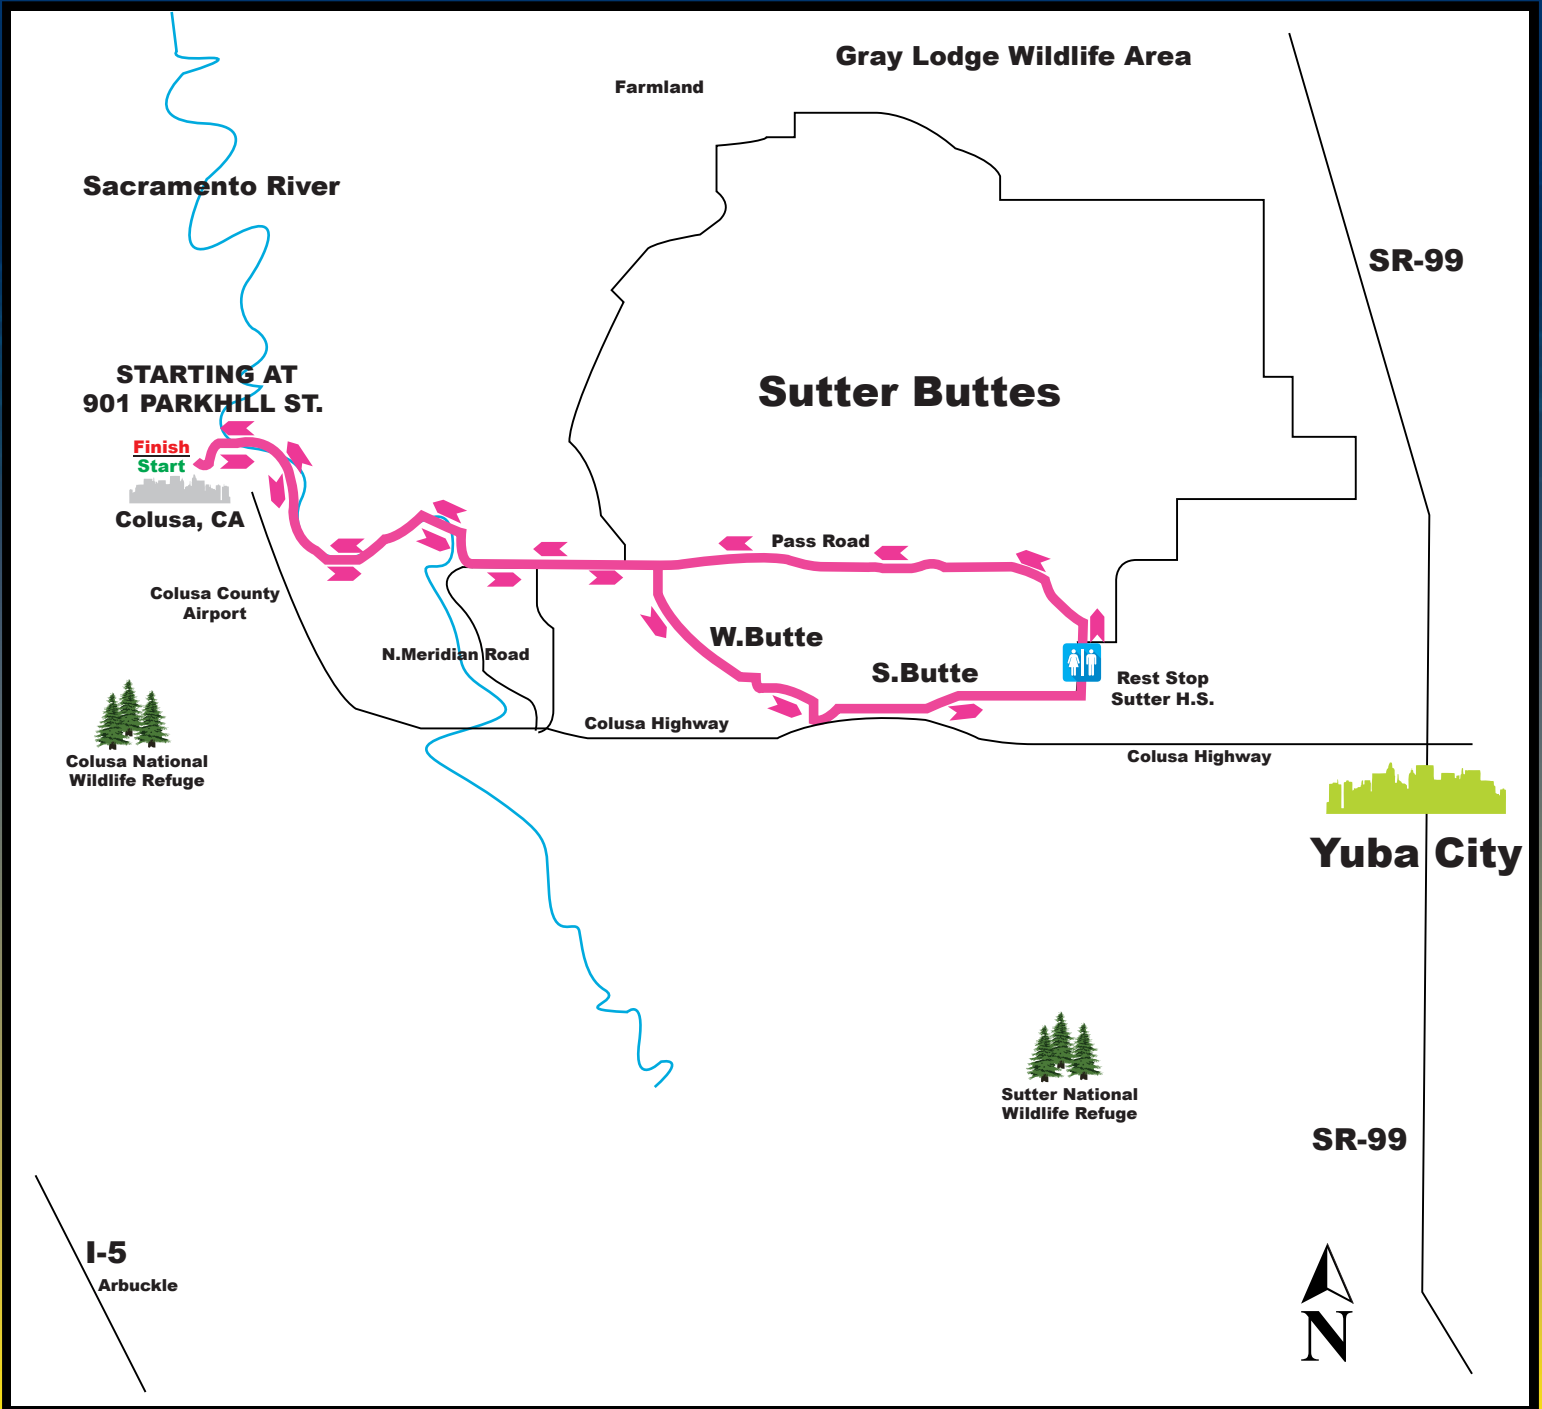

3F Century - 37 Miles

Follow the **PINK** arrows.

Start	901 Parkhill Street	0.0
LT	5th St.	0.4
RT	Main St.	0.7
LT	Bridge St.	1.1
RT	Butte Slough Rd.	1.2
	Continue on Marty Rd.	6.4
LT	Pass Rd.	7.0
RT	West Butte Rd.	10.1
LT	S. Butte Rd.	14.1
LT	Acacia St.	18.5
	Rest Stop - Sutter HS	19.1
	Slight LT to Pass Rd.	19.6
RT	Marty Rd.	29.8
	Continue on Butte Slough Rd.	30.4
LT	River Rd.	35.6
RT	Main St.	35.7
LT	5th St.	36.1
RT	Parkhill St.	36.4
	FINISH	36.8

REST STOPS
Sutter H.S. opens at 8:00 am

CALL 530-617-2317
for SAG Support

Follow the PINK arrows.