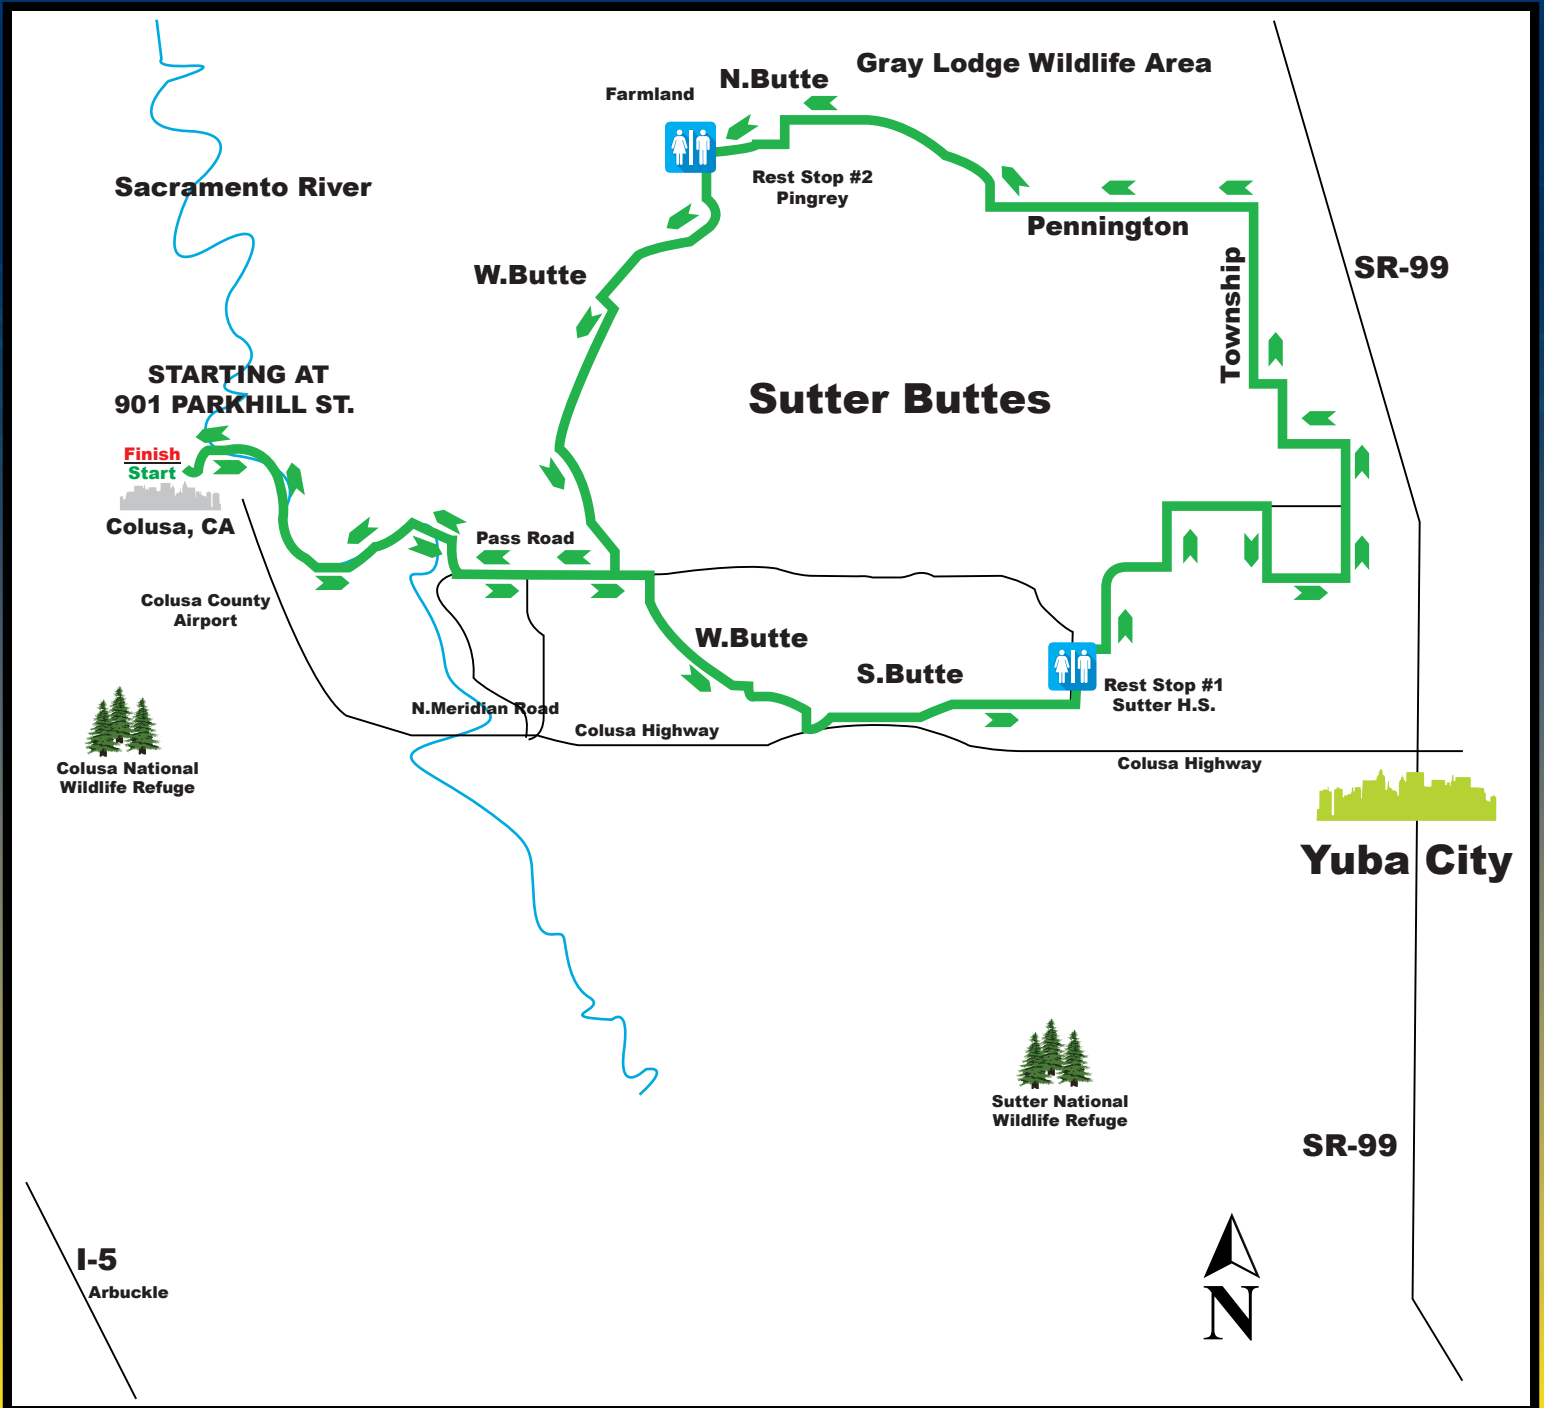

# 3F Century - 65 Miles

Follow the **GREEN** arrows.

Start	901 Parkhill Street	0.0
LT	5th St.	0.4
RT	Main St.	0.7
LT	Bridge St.	1.1
RT	Butte Slough Rd.	1.2
	Continue on Marty Rd.	6.4
LT	Pass Rd.	7.0
RT	West Butte Rd.	10.1
LT	S. Butte Rd.	14.1
LT	Acacia St.	18.5
	Rest Stop - Sutter HS	19.1
RT	College Ave.	19.2
LT	Oak St.	19.9
RT	Butte House Rd.	20.0
LT	Mallot Rd.	20.3
	Mallot Rd. becomes Ahlf Rd.	21.7
	Ahlf becomes E. Butte Rd.	22.6
RT	Sanders Rd.	23.6
RT	Broadway	25.6
LT	Nuestro Rd.	26.8
LT	Tierra Buena Rd.	27.7
LT	Larkin Rd.	28.1
LT	Encinal Rd.	30.1
RT	Broadway	31.1
LT	Clark Rd.	32.1
RT	Township Rd.	32.6
LT	Pennington Rd.	35.6
	Stay RT onto Powell Rd.	40.1
	Slight LT onto N. Butte Rd.	40.6
	Rest Stop	45.9
LT	W. Butte Rd.	45.9
RT	Pass Rd.	55.2
RT	Marty Rd.	57.7
LT	River Rd.	63.4
RT	Main St.	63.6
LT	5th St.	64.0
RT	Parkhill St.	64.3
	FINISH	64.6

**REST STOPS**  
**Sutter H.S. opens at 8:00 am**  
**N. Butte / W. Butte opens at 9:00am**

CALL 530-617-2317  
for SAG Support

**If you are going to be finishing  
after 5:00pm, please call  
530-682-9039 and let us know**

**Follow the GREEN arrows.**