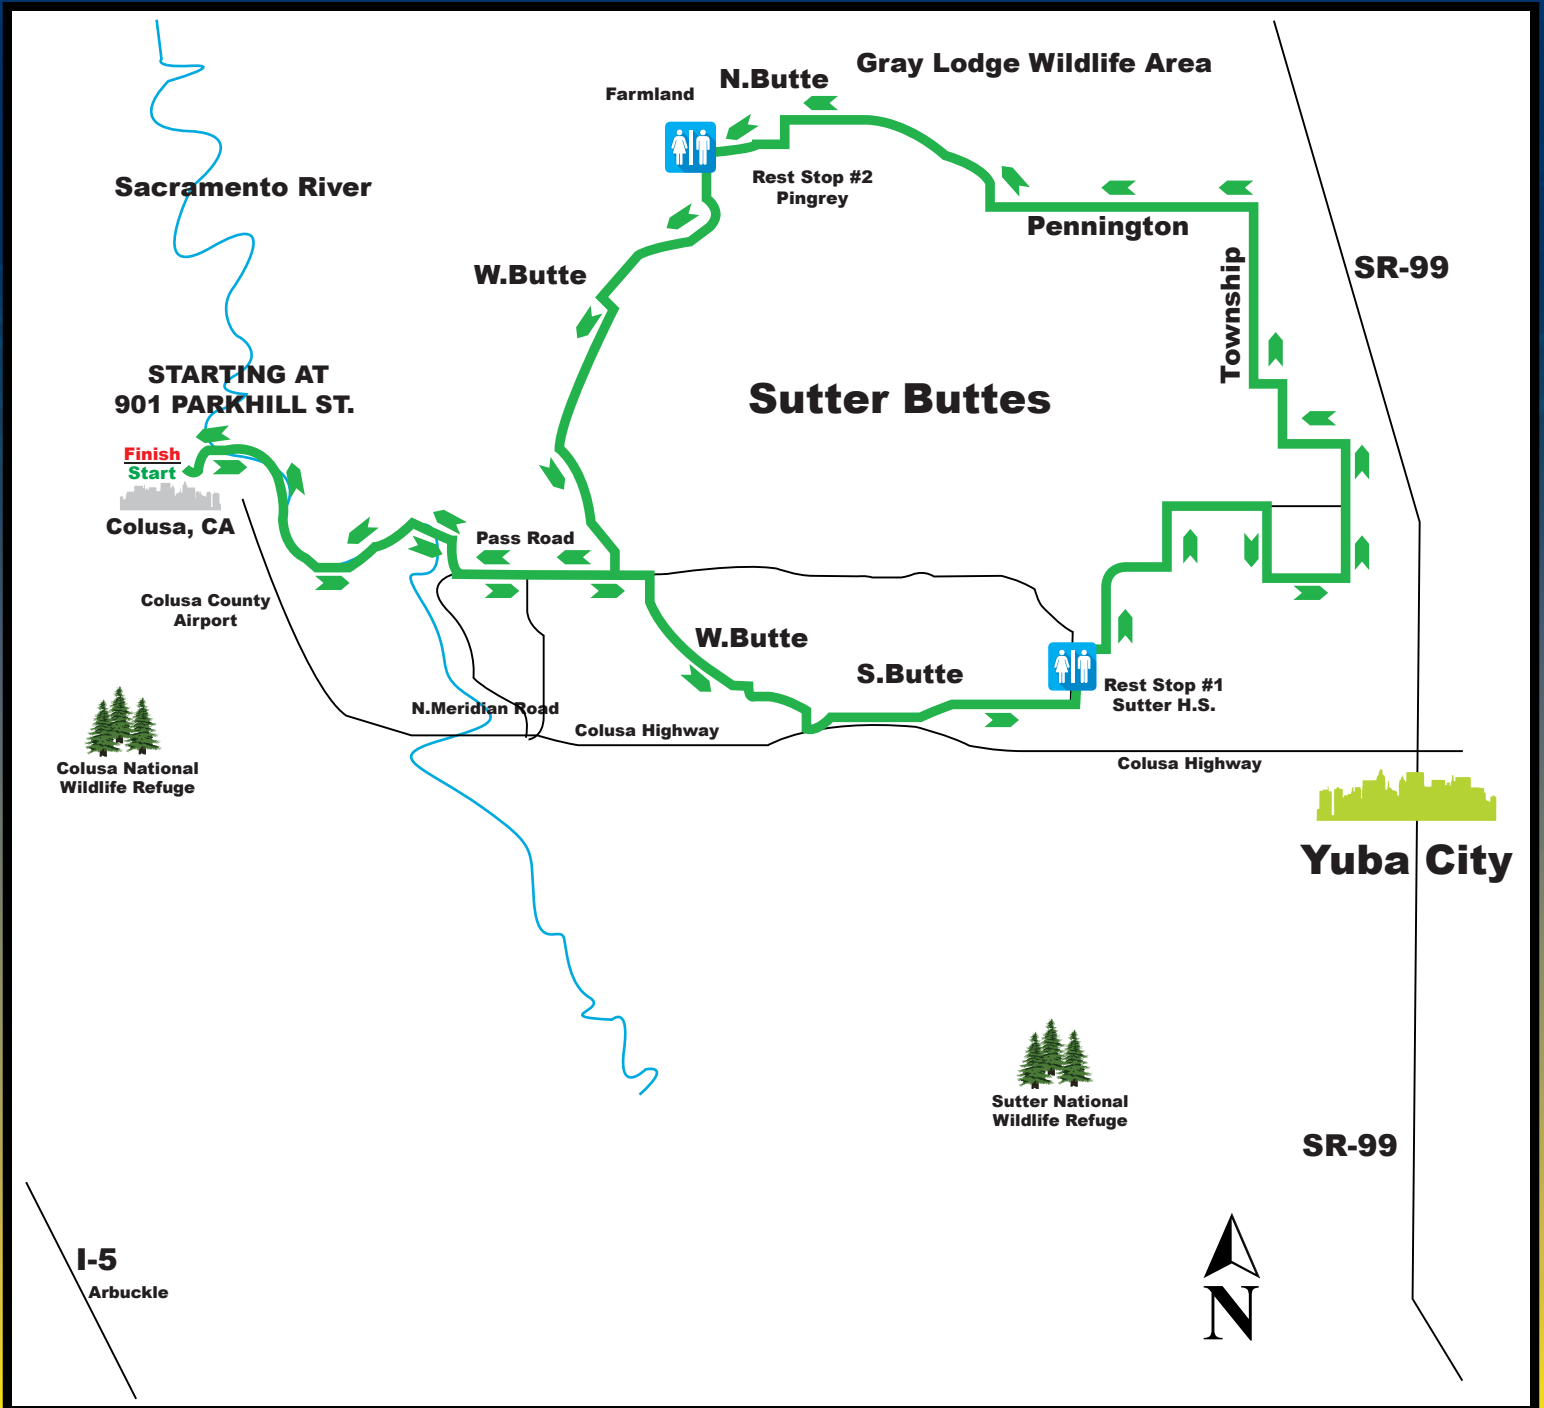

3F Century - 65 Miles

Follow the **GREEN** arrows.

Start	901 Parkhill Street	0.0
LT	5th St.	0.4
RT	Main St.	0.7
LT	Bridge St.	1.1
RT	Butte Slough Rd.	1.2
	Continue on Marty Rd.	6.4
LT	Pass Rd.	7.0
RT	West Butte Rd.	10.1
LT	S. Butte Rd.	14.1
LT	Acacia St.	18.5
	Rest Stop - Sutter HS	19.1
RT	College Ave.	19.2
LT	Oak St.	19.9
RT	Butte House Rd.	20.0
LT	Mallot Rd.	20.3
	Mallot Rd. becomes Ahlf Rd.	21.7
	Ahlf becomes E. Butte Rd.	22.6
RT	Sanders Rd.	23.6
RT	Broadway	25.6
LT	Nuestro Rd.	26.8
LT	Tierra Buena Rd.	27.7
LT	Larkin Rd.	28.1
LT	Encinal Rd.	30.1
RT	Broadway	31.1
LT	Clark Rd.	32.1
RT	Township Rd.	32.6
LT	Pennington Rd.	35.6
	Stay RT onto Powell Rd.	40.1
	Slight LT onto N. Butte Rd.	40.6
	Rest Stop	45.9
LT	W. Butte Rd.	45.9
RT	Pass Rd.	55.2
RT	Marty Rd.	57.7
LT	River Rd.	63.4
RT	Main St.	63.6
LT	5th St.	64.0
RT	Parkhill St.	64.3
	FINISH	64.6

REST STOPS

Sutter H.S. opens at 8:00 am

N. Butte / W. Butte opens at 9:00am

CALL 530-682-9755

for Assistance

**If you are going to be finishing
after 5:00pm, please call
530-682-9755 and let us know**

Follow the GREEN arrows.